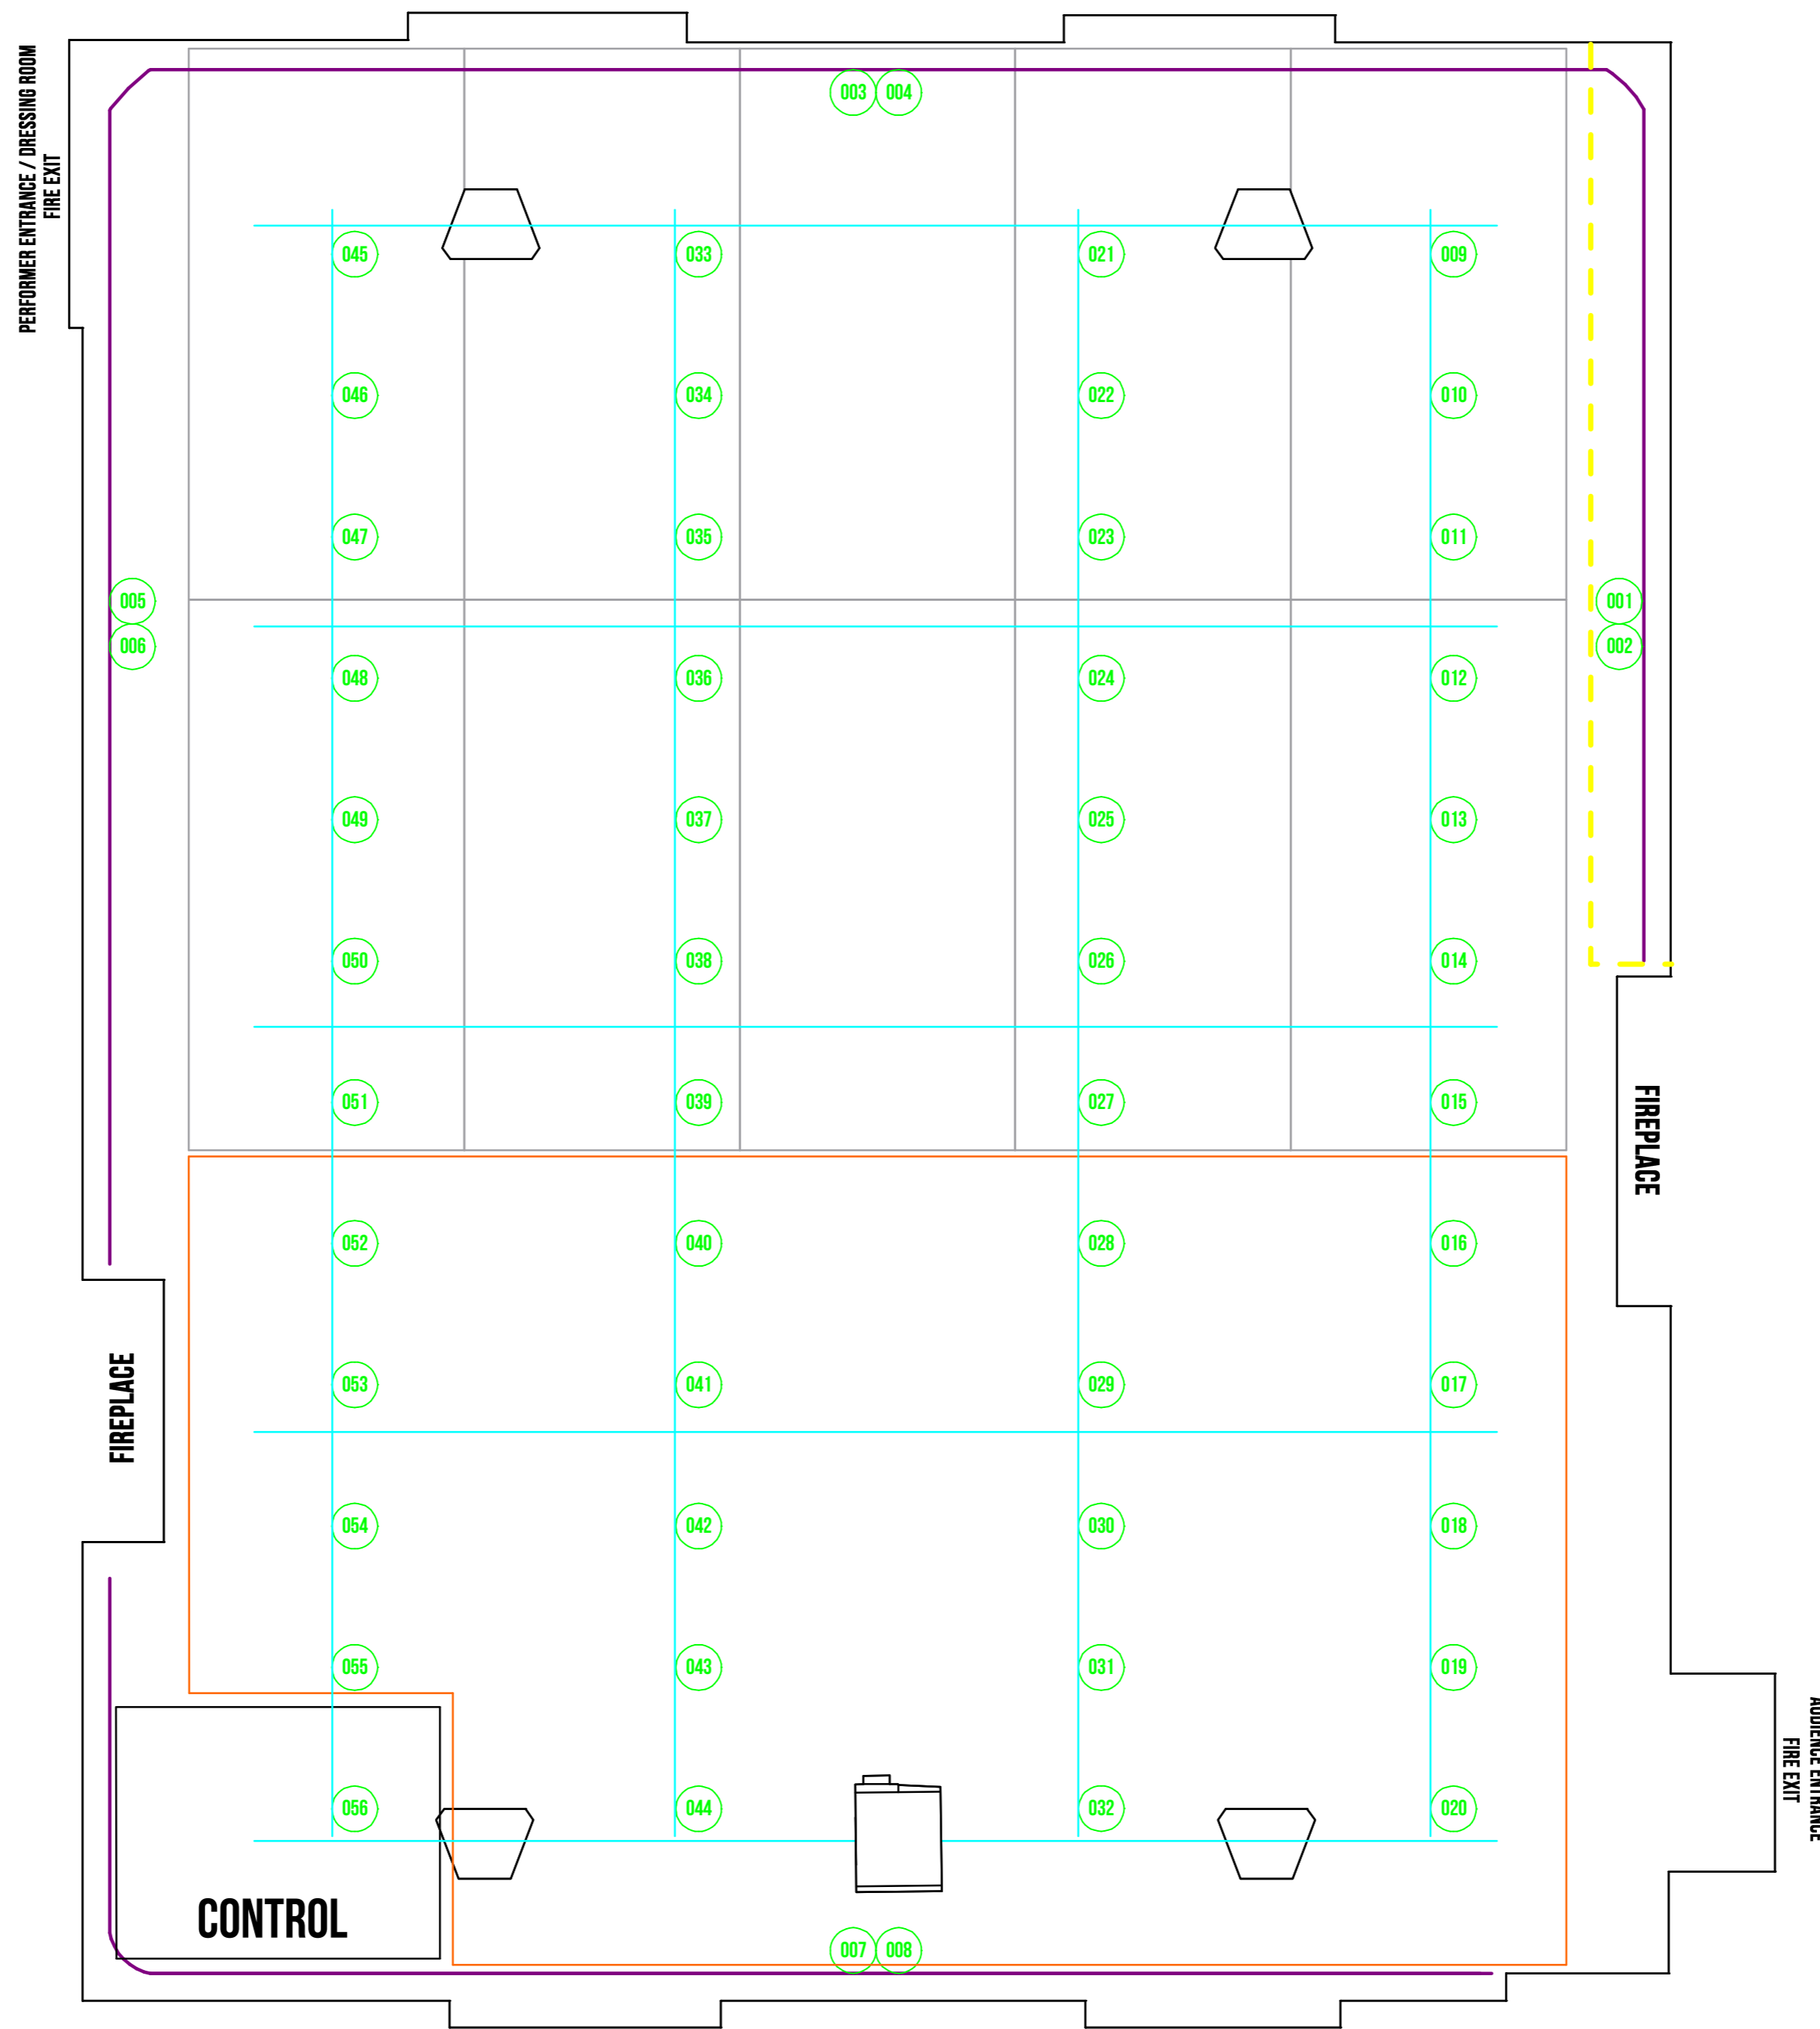

LX RIGGING HEIGHT - 3.325M  
24 CHANNELS OF DIMMING  
SEAT CAPACITY = 60